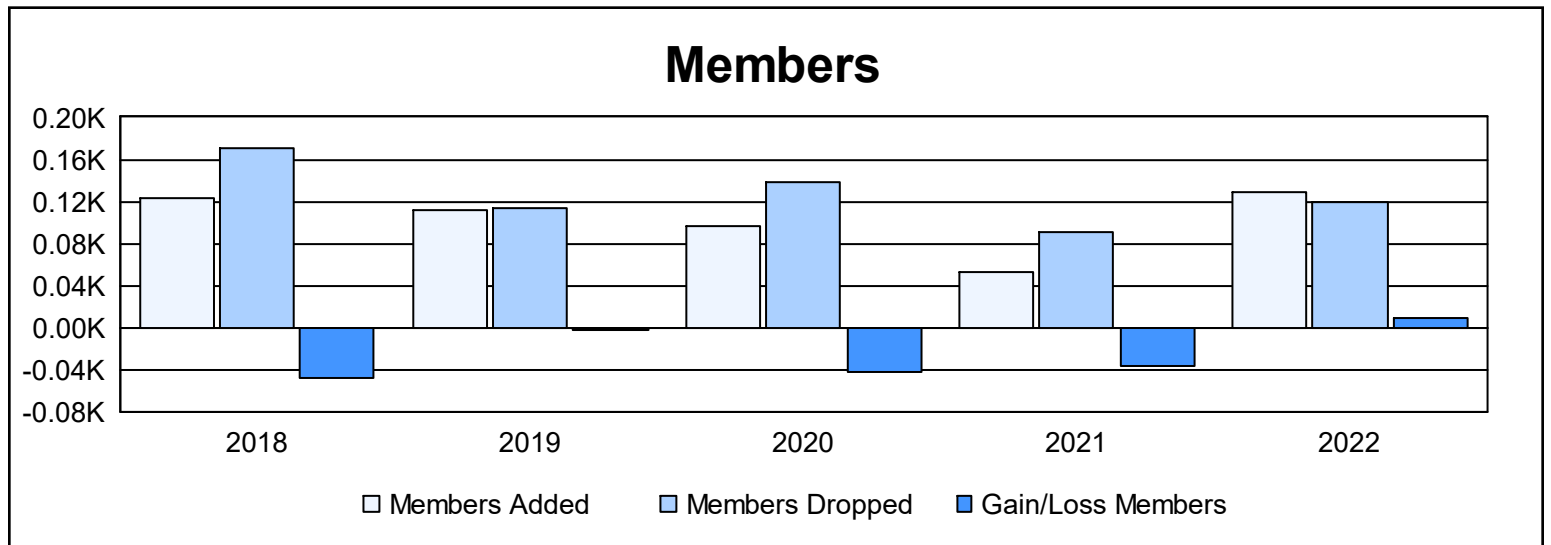

Year	New Clubs	Dropped Clubs	Gain/ Loss Clubs	New Members	Charter Members	Reinstate Members	Transfer Members	Total Member Added	Total Members Dropped	Gain/ Loss Members
2017-2018	0	1	-1	100	0	1	22	123	171	-48
2018-2019	0	1	-1	105	2	2	3	112	114	-2
2019-2020	0	0	0	87	0	0	9	96	138	-42
2020-2021	0	1	-1	43	1	0	9	53	90	-37
2021-2022	1	1	0	92	29	0	7	128	119	9
<b>Average</b>	<b>0</b>	<b>1</b>	<b>-1</b>	<b>85</b>	<b>6</b>	<b>1</b>	<b>10</b>	<b>102</b>	<b>126</b>	<b>-24</b>

### Membership Composition June 2022 Cumulative