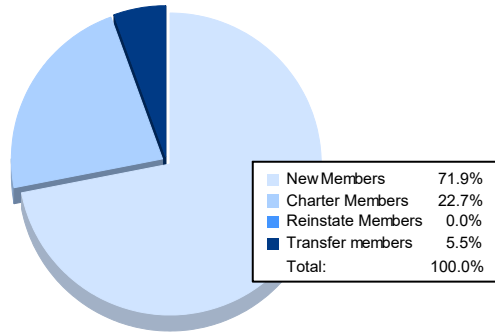

Year	New Clubs	Dropped Clubs	Gain/ Loss Clubs	New Members	Charter Members	Reinstate Members	Transfer Members	Total Member Added	Total Members Dropped	Gain/ Loss Members
2017-2018	0	1	-1	100	0	1	22	123	171	-48
2018-2019	0	1	-1	105	2	2	3	112	114	-2
2019-2020	0	0	0	87	0	0	9	96	138	-42
2020-2021	0	1	-1	43	1	0	9	53	90	-37
2021-2022	1	1	0	92	29	0	7	128	119	9
<b>Average</b>	<b>0</b>	<b>1</b>	<b>-1</b>	<b>85</b>	<b>6</b>	<b>1</b>	<b>10</b>	<b>102</b>	<b>126</b>	<b>-24</b>

### Membership Composition June 2022 Cumulative