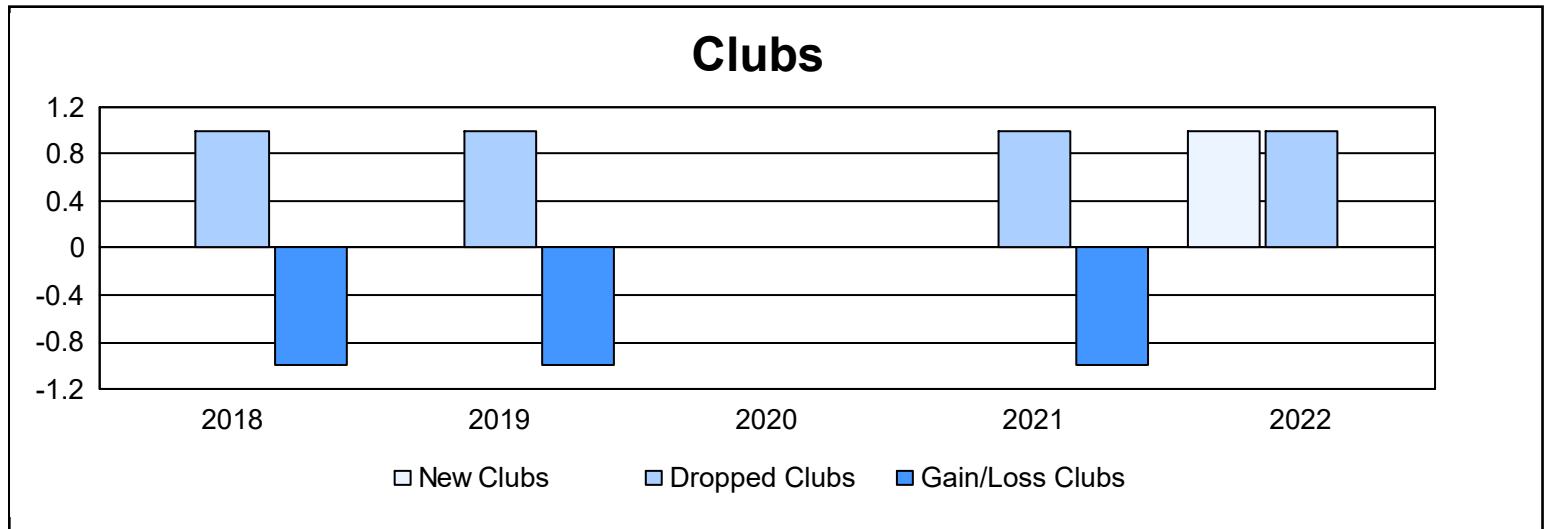

Year	New Clubs	Dropped Clubs	Gain/ Loss Clubs	New Members	Charter Members	Reinstate Members	Transfer Members	Total Member Added	Total Members Dropped	Gain/ Loss Members
2017-2018	0	1	-1	100	0	1	22	123	171	-48
2018-2019	0	1	-1	105	2	2	3	112	114	-2
2019-2020	0	0	0	87	0	0	9	96	138	-42
2020-2021	0	1	-1	43	1	0	9	53	90	-37
2021-2022	1	1	0	92	29	0	7	128	119	9
<b>Average</b>	<b>0</b>	<b>1</b>	<b>-1</b>	<b>85</b>	<b>6</b>	<b>1</b>	<b>10</b>	<b>102</b>	<b>126</b>	<b>-24</b>

### Membership Composition June 2022 Cumulative